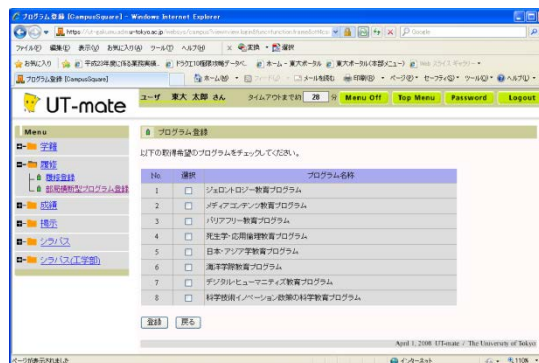

◆ Web Application for University-wide Education Programs using UT-mate

[Step.1]

Log into UT-mate

Type in user ID and password to gain access

[Step. 2]

「履修」 [Register]

「横断型プログラム修了証申請」  
[University-wide Education Program]

[Step. 3]

「新規登録」 [New Registration]

Select 「横断型プログラム修了証申請」 [University-Wide Education Program]

《学部学生：学部用プログラムのみ》  
Undergraduates: displays only programs for undergraduates

《大学院学生：学部用・大学院用プログラム》  
Graduates: both undergraduate and graduate programs are displayed