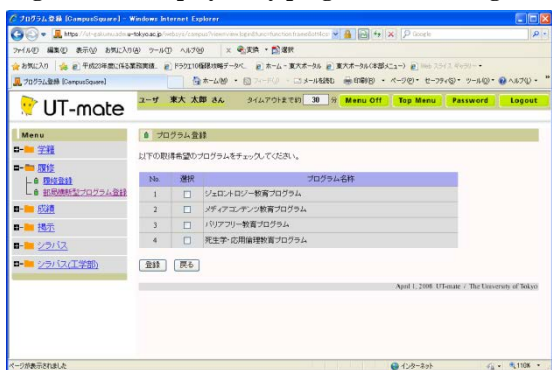

◆ Web Application for University-wide Education Programs using UT-mate

[Step.1]

Log into UT-mate

Type in user ID and password to gain access

[Step. 2]

「履修」 [Register]

「横断型プログラム修了証申請」  
[University-wide Education Program]

[Step. 3]

「新規登録」 [New Registration]

Select 「横断型プログラム修了証申請」 [University-Wide Education Program]

《学部学生：学部用プログラムのみ》  
Undergraduates: displays only programs for undergraduates

《大学院学生：学部用・大学院用プログラム》  
Graduates: both undergraduate and graduate programs are displayed