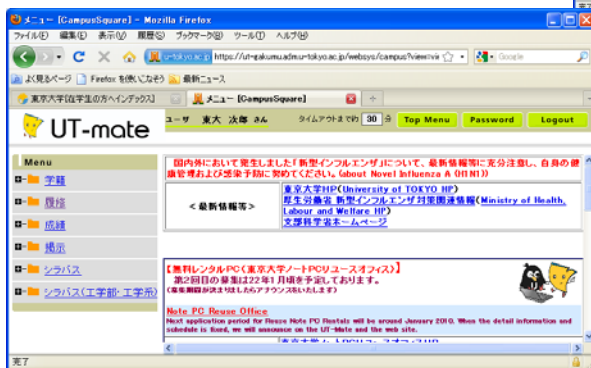

◆ Web Application for University-wide Education Programs using UT-mate

[Step.1]

Log into UT-mate

Type in user ID and password to gain access

[Step. 2]

「履修」 [Register]

「横断型プログラム修了証申請」  
[University-wide Education Program]

[Step. 3]

「新規登録」 [New Registration]

Select 「横断型プログラム修了証申請」 [University-Wide Education Program]

《学部学生：学部用プログラムのみ》  
Undergraduates: displays only programs for undergraduates

《大学院学生：学部用・大学院用プログラム》  
Graduates: both undergraduate and graduate programs are displayed