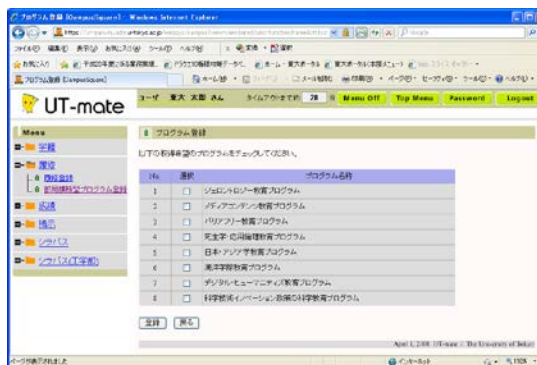

◆ Web Application for University-wide Education Programs using UT-mate

[Step.1]

Log into UT-mate

Type in user ID and password to gain access

[Step. 2]

「履修」 [Register]

「横断型プログラム修了証申請」  
[University-wide Education Program]

[Step. 3]

「新規登録」 [New Registration]

Select 「横断型プログラム修了証申請」 [University-Wide Education Program]

《学部学生：学部用プログラムのみ》  
Undergraduates: displays only programs for undergraduates

《大学院学生：学部用・大学院用プログラム》  
Graduates: both undergraduate and graduate programs are displayed