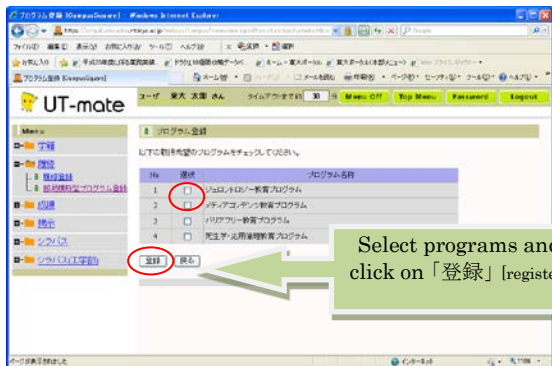

◆ Web Application for University-wide Education Programs using UT-mate

[Step.1]

Log into UT-mate

Type in user ID and password to gain access

[Step. 2]

「履修」 [Register]

「横断型プログラム修了証申請」  
[University-wide Education Program]

[Step. 3]

「新規登録」 [New Registration]

Select 「横断型プログラム修了証申請」 [University-Wide Education Program]

《学部学生：学部用プログラムのみ》  
Undergraduates: displays only programs for undergraduates

《大学院学生：学部用・大学院用プログラム》  
Graduates: both undergraduate and graduate programs are displayed