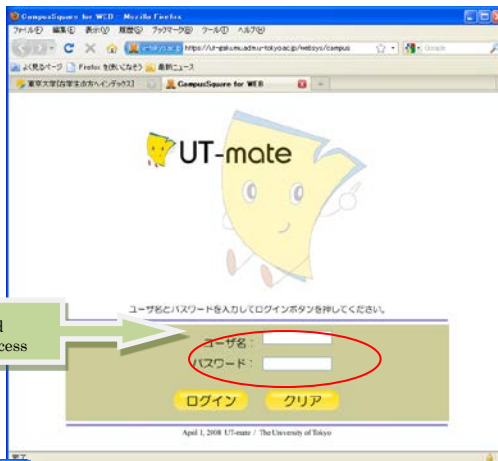

◆ Web Application for University-wide Education Programs using UT-mate

[Step.1]

Log into UT-mate

Type in user ID and password to gain access

[Step. 2]

「履修」 [Register]

「横断型プログラム修了証申請」  
[University-wide Education Program]

[Step. 3]

「新規登録」 [New Registration]

Select 「横断型プログラム修了証申請」 [University-Wide Education Program]

《学部学生：学部用プログラムのみ》  
Undergraduates: displays only programs for undergraduates

《大学院学生：学部用・大学院用プログラム》  
Graduates: both undergraduate and graduate programs are displayed