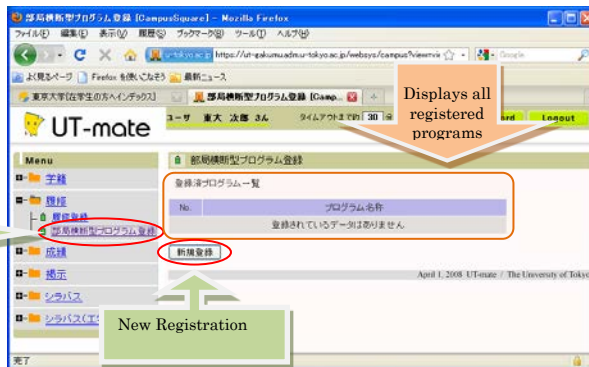

◆ Web Application for University-wide Education Programs using UT-mate

[Step.1]

Log into UT-mate

Type in user ID and password to gain access

[Step. 2]

「履修」 [Register]

「横断型プログラム修了証申請」  
[University-wide Education Program]

[Step. 3]

「新規登録」 [New Registration]

Select 「横断型プログラム修了証申請」 [University-Wide Education Program]

《学部学生：学部用プログラムのみ》  
Undergraduates: displays only programs for undergraduates

《大学院学生：学部用・大学院用プログラム》  
Graduates: both undergraduate and graduate programs are displayed