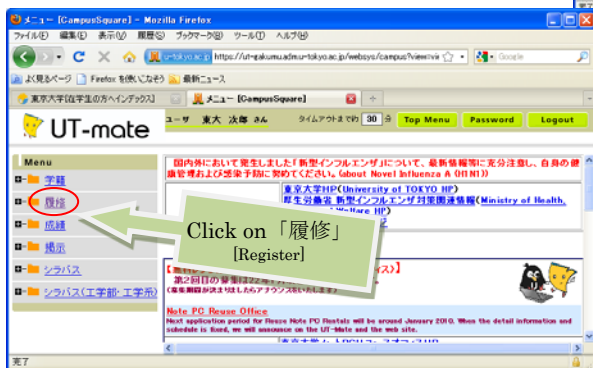

◆ Web Application for University-wide Education Programs using UT-mate

[Step.1]

Log into UT-mate

Type in user ID and password to gain access

[Step. 2]

「履修」 [Register]

「横断型プログラム修了証申請」  
[University-wide Education Program]

[Step. 3]

「新規登録」 [New Registration]

Select 「横断型プログラム修了証申請」 [University-Wide Education Program]

《学部学生：学部用プログラムのみ》  
Undergraduates: displays only programs for undergraduates

《大学院学生：学部用・大学院用プログラム》  
Graduates: both undergraduate and graduate programs are displayed