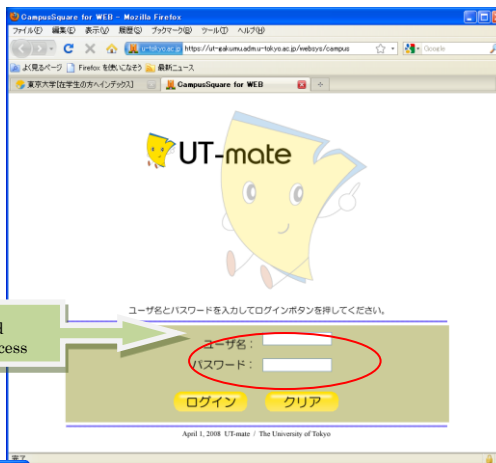

◆ Web Application for University-wide Education Programs using UT-mate

[Step.1]

Log into UT-mate

Type in user ID and password to gain access

[Step. 2]

「履修」 [Register]

「横断型プログラム修了証申請」
[University-wide Education Program]

[Step. 3]

「新規登録」 [New Registration]

Select 「横断型プログラム修了証申請」 [University-Wide Education Program]

《学部学生：学部用プログラムのみ》

Undergraduates: displays only programs for undergraduates

《大学院学生：学部用・大学院用プログラム》

Graduates: both undergraduate and graduate programs are displayed