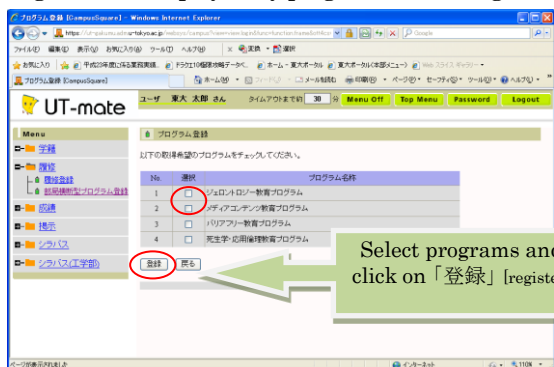

◆ Web Application for University-wide Education Programs using UT-mate

[Step.1]

Log into UT-mate

Type in user ID and password to gain access

[Step. 2]

「履修」 [Register]

「横断型プログラム修了証申請」
[University-wide Education Program]

[Step. 3]

「新規登録」 [New Registration]

Select 「横断型プログラム修了証申請」 [University-Wide Education Program]

《学部学生：学部用プログラムのみ》

Undergraduates: displays only programs for undergraduates

《大学院学生：学部用・大学院用プログラム》

Graduates: both undergraduate and graduate programs are displayed