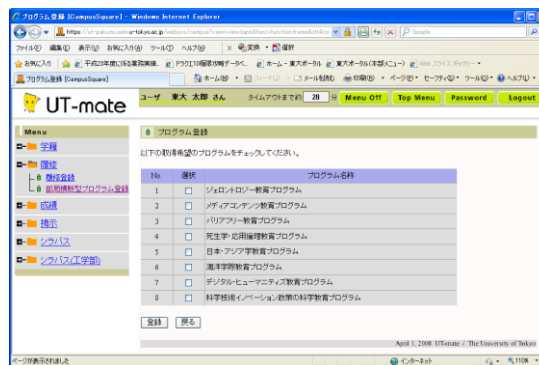

◆ Web Application for University-wide Education Programs using UT-mate

[Step.1]

Log into UT-mate

Type in user ID and password to gain access

[Step. 2]

「履修」 [Register]

「横断型プログラム修了証申請」
[University-wide Education Program]

[Step. 3]

「新規登録」 [New Registration]

Select 「横断型プログラム修了証申請」 [University-Wide Education Program]

《学部学生：学部用プログラムのみ》

Undergraduates: displays only programs for undergraduates

《大学院学生：学部用・大学院用プログラム》

Graduates: both undergraduate and graduate programs are displayed